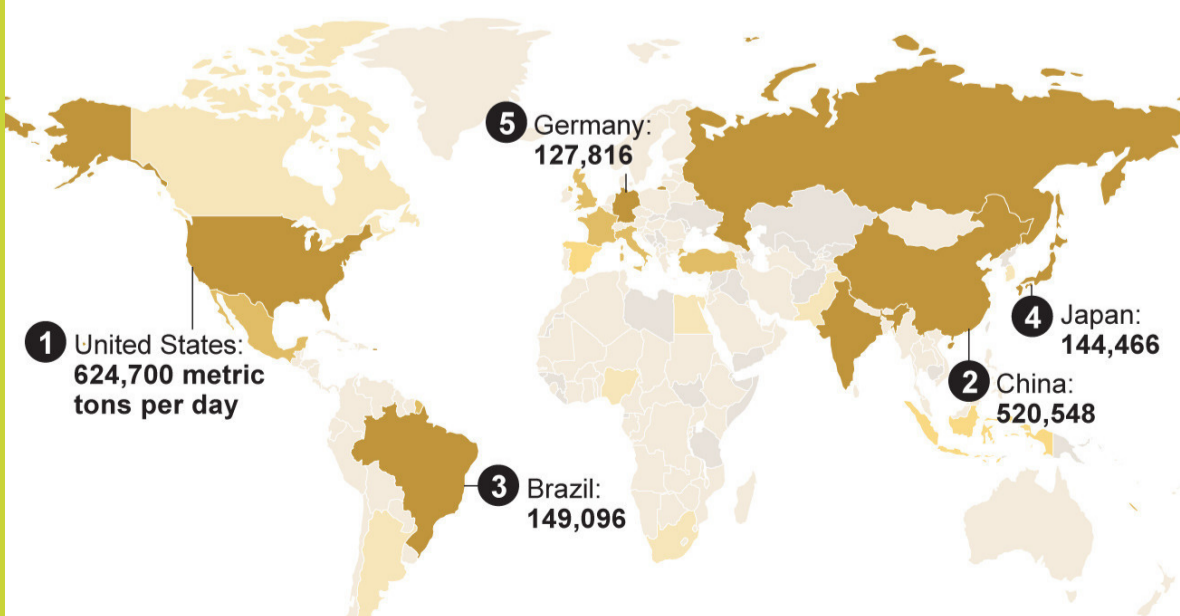

SOLID WASTE

60-70 BILLION

Tons of solid waste backlog in China

2020 Ban
on all solid waste imports

Who generates the most waste?

Metric tons of solid waste generated each day*

(In thousands)

Information Source:

<https://recyclinginternational.com/plastics/severe-lack-of-investment-frustrates-future-plastics-recycling/>

<https://www.reuters.com/article/us-china-waste-imports/china-plans-to-cut-waste-imports-to-zero-by-next-year-official-idUSKCN1R90AQ>