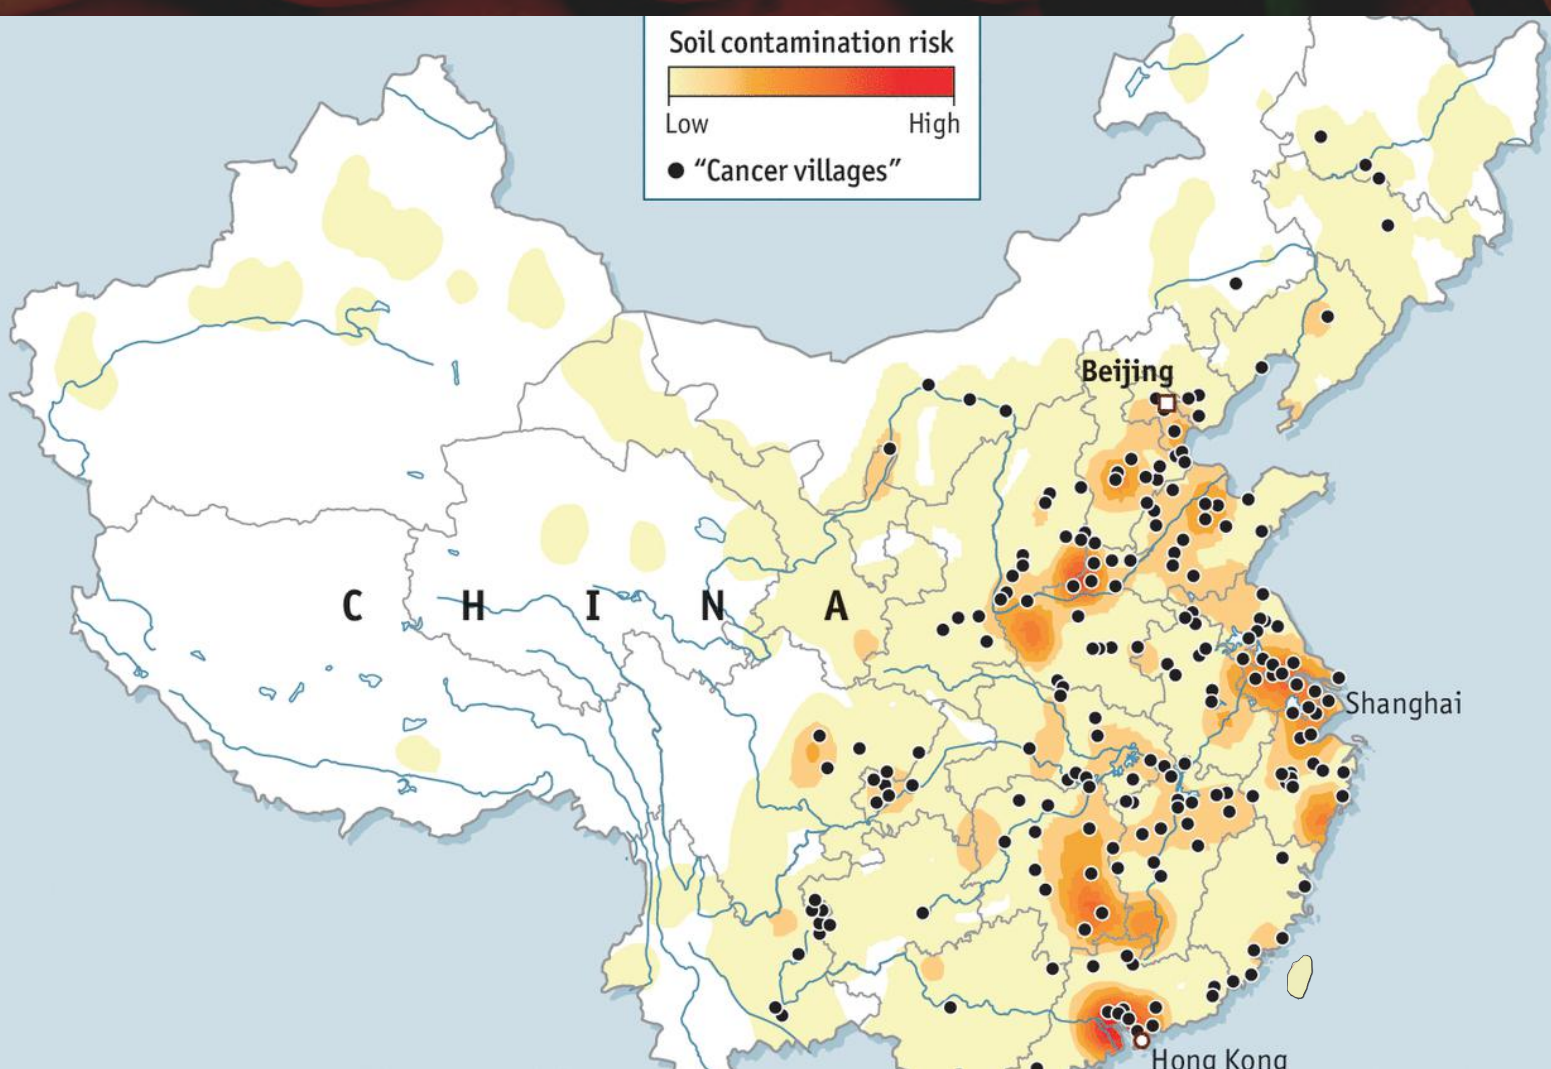

# Soil Erosion

China is suffering from the most serious soil erosion and degradation in the world, with 30.72% of land washed or blown away.

China's arable land is disappearing at a speed of 66,667 hectares per year

China only has 0.21 hectares of agricultural land per person, about half of the world's average

As much as 35% of China's labor force is involved in agriculture. 17.5% directly employed by agriculture.

## Information Source:

<https://www.economist.com/briefing/2017/06/08/the-most-neglected-threat-to-public-health-in-china-is-toxic-soil>

<https://www.pnas.org/content/112/3/702>

<https://gbtimes.com/30-chinese-land-suffering-soil-erosion>